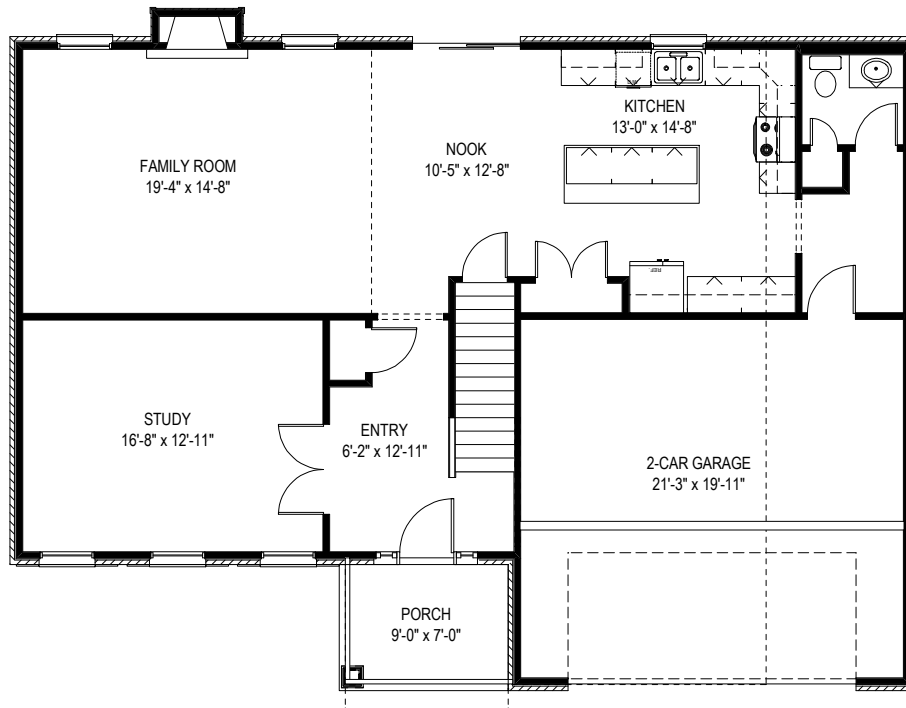

The Shelby

Approximately 2,574 sq ft • 4 Bedrooms • 2.5 Baths

DALLIS HOMES LLC
BUILT FOR LIVING

OFFICE (513) 860-2800
FAX (513) 860-6565
dallishomes@starone.com

The Shelby

Approximately 2574 Sq. Ft.

FIRST FLOOR

SECOND FLOOR

This material is for illustration purposes only and is not part of a legal contract. All information herein is believed accurate, but NOT guaranteed and is subject to change without notice.