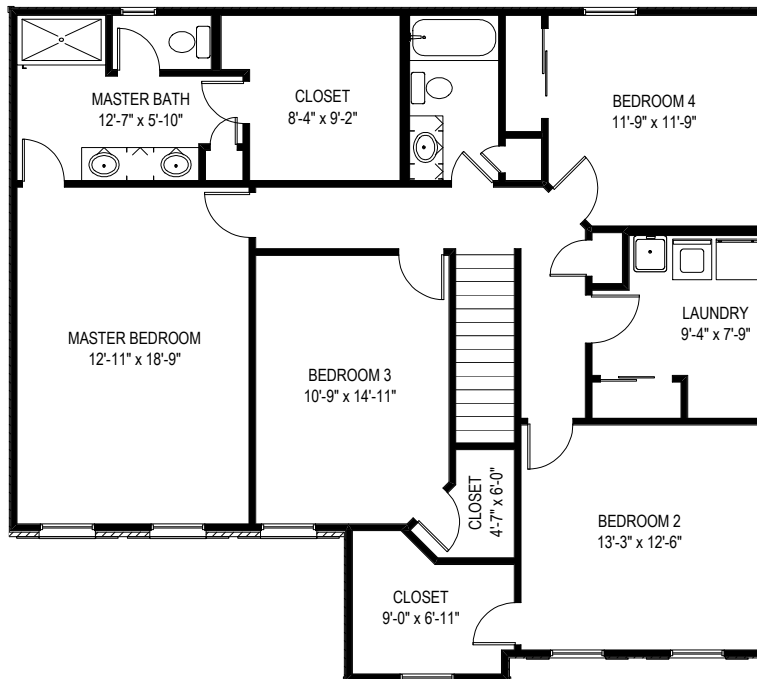

The Shelby

Approximately 2,574 sq ft • 4 Bedrooms • 2.5 Baths

DALLIS HOMES LLC
BUILT FOR LIVING

OFFICE (513) 860-2800
FAX (513) 860-6565
dallishomes@starone.com

The Shelby

Approximately 2574 Sq. Ft.

FIRST FLOOR

SECOND FLOOR

This material is for illustration purposes only and is not part of a legal contract. All information herein is believed accurate, but NOT guaranteed and is subject to change without notice.